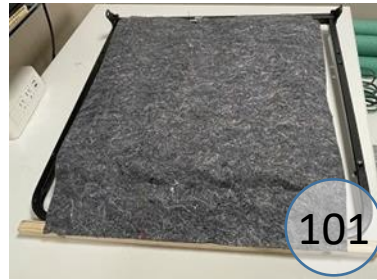

105

134

149

365

425

108

426

101

438

113

227

419

396

Signature
DESIGN
BY **ASHLEY**®