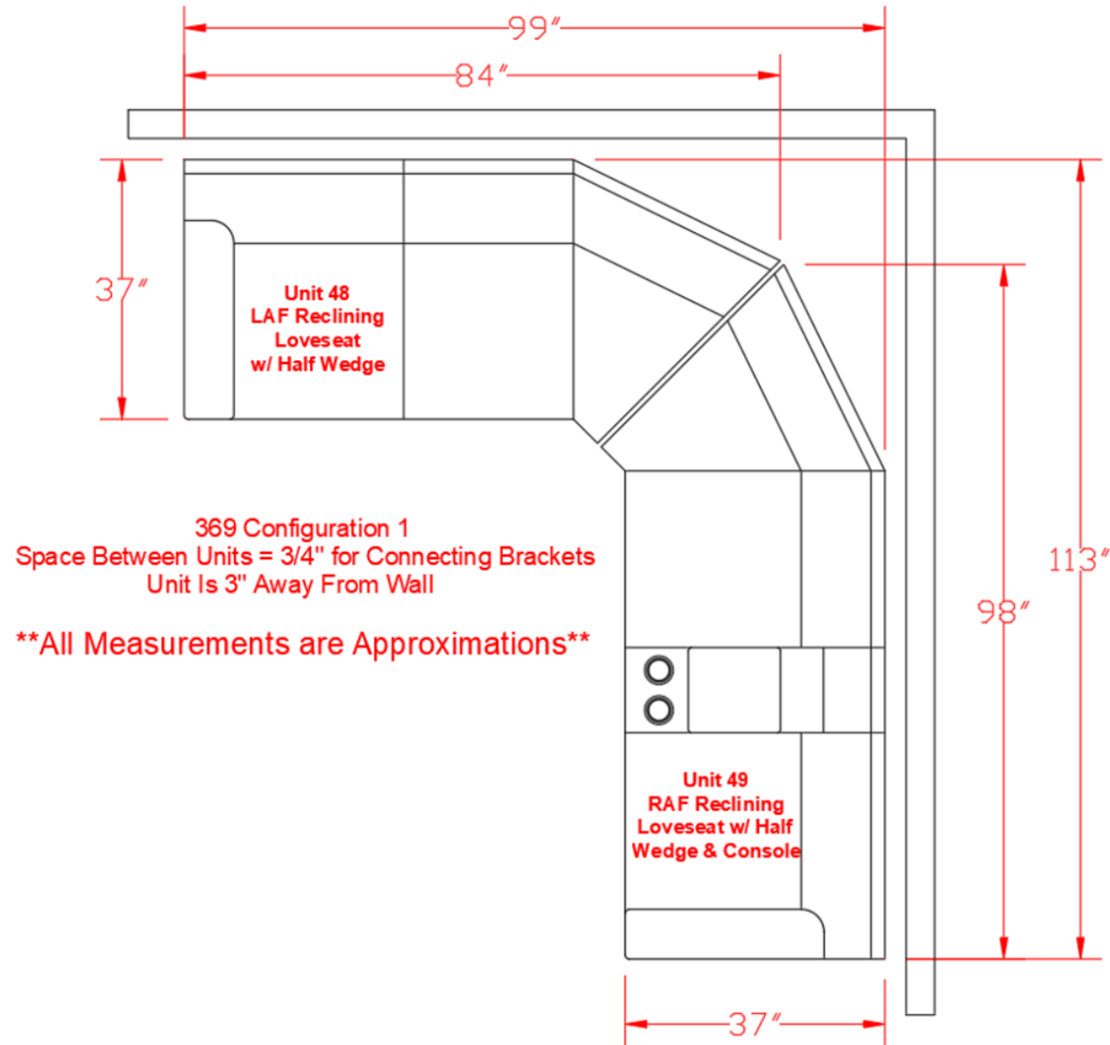

3690250

Call Out	Description
● (Red)	Blown Fiber
● (Yellow)	Cushion Chaise Pad - top Pad
● (Green)	Cushion Foam
● (Yellow)	KD Component
● (Blue)	Cover

Signature
DESIGN
BY **ASHLEY**®

105

134

149

365

425

108

426

101

438

113

227

419

396

Signature
DESIGN
BY **ASHLEY**®

**369 SECTIONAL
DIMENSIONS
2 PIECE
CONFIGURATION**

**369 SECTIONAL
DIMENSIONS
2 PIECE
CONFIGURATION**

369 Configuration 2
Space Between Units = 3/4" for Connecting Brackets
Unit Is 3" Away From Wall

****All Measurements are Approximations****