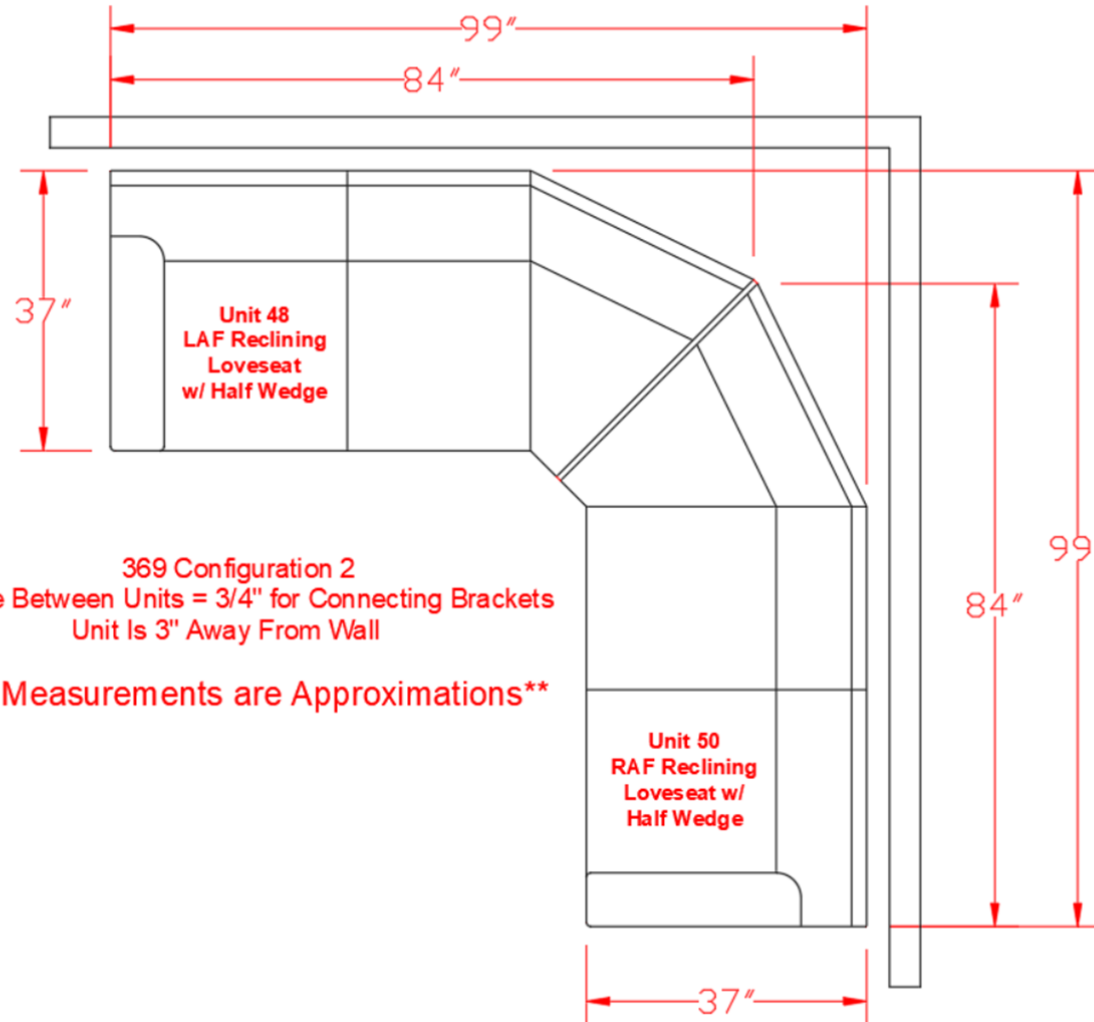

3690250

Call Out	Description
● (Red)	Blown Fiber
● (Yellow)	Cushion Chaise Pad - top Pad
● (Green)	Cushion Foam
● (Yellow)	KD Component
● (Blue)	Cover

Signature
DESIGN
BY **ASHLEY**®

105

134

149

365

425

108

426

101

438

113

227

419

396

Signature
DESIGN
BY **ASHLEY**®

**369 SECTIONAL
DIMENSIONS
2 PIECE
CONFIGURATION**

**369 SECTIONAL
DIMENSIONS
2 PIECE
CONFIGURATION**

369 Configuration 2
Space Between Units = 3/4" for Connecting Brackets
Unit Is 3" Away From Wall

****All Measurements are Approximations****