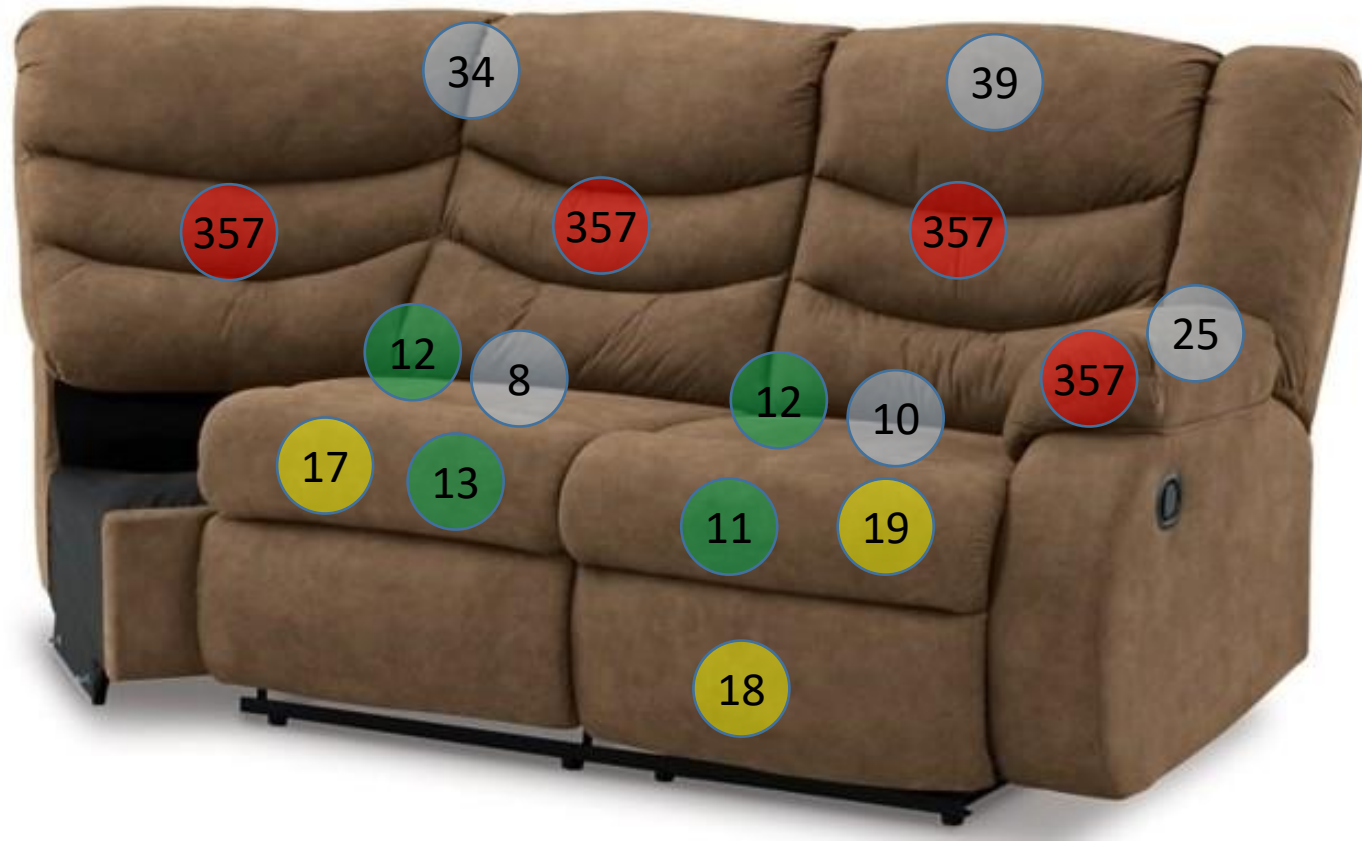

3690250

Call Out	Description
● (Red)	Blown Fiber
● (Yellow)	Cushion Chaise Pad - top Pad
● (Green)	Cushion Foam
● (Yellow)	KD Component
● (Blue)	Cover

Signature
DESIGN
BY **ASHLEY**®

105

134

149

365

425

108

426

101

438

113

227

419

396

Signature
DESIGN
BY **ASHLEY**®

**369 SECTIONAL
DIMENSIONS
2 PIECE
CONFIGURATION**

**369 SECTIONAL
DIMENSIONS
2 PIECE
CONFIGURATION**

369 Configuration 2
Space Between Units = 3/4" for Connecting Brackets
Unit Is 3" Away From Wall