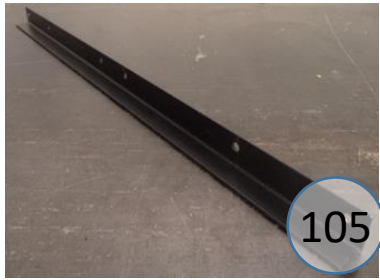

3690250

Call Out	Description
● (Red)	Blown Fiber
● (Yellow)	Cushion Chaise Pad - top Pad
● (Green)	Cushion Foam
● (Yellow)	KD Component
● (Blue)	Cover

Signature
DESIGN
BY **ASHLEY**®

105

134

149

365

425

Signature
DESIGN
BY **ASHLEY**®

**369 SECTIONAL
DIMENSIONS
2 PIECE
CONFIGURATION**

**369 SECTIONAL
DIMENSIONS
2 PIECE
CONFIGURATION**

369 Configuration 2
Space Between Units = 3/4" for Connecting Brackets
Unit Is 3" Away From Wall